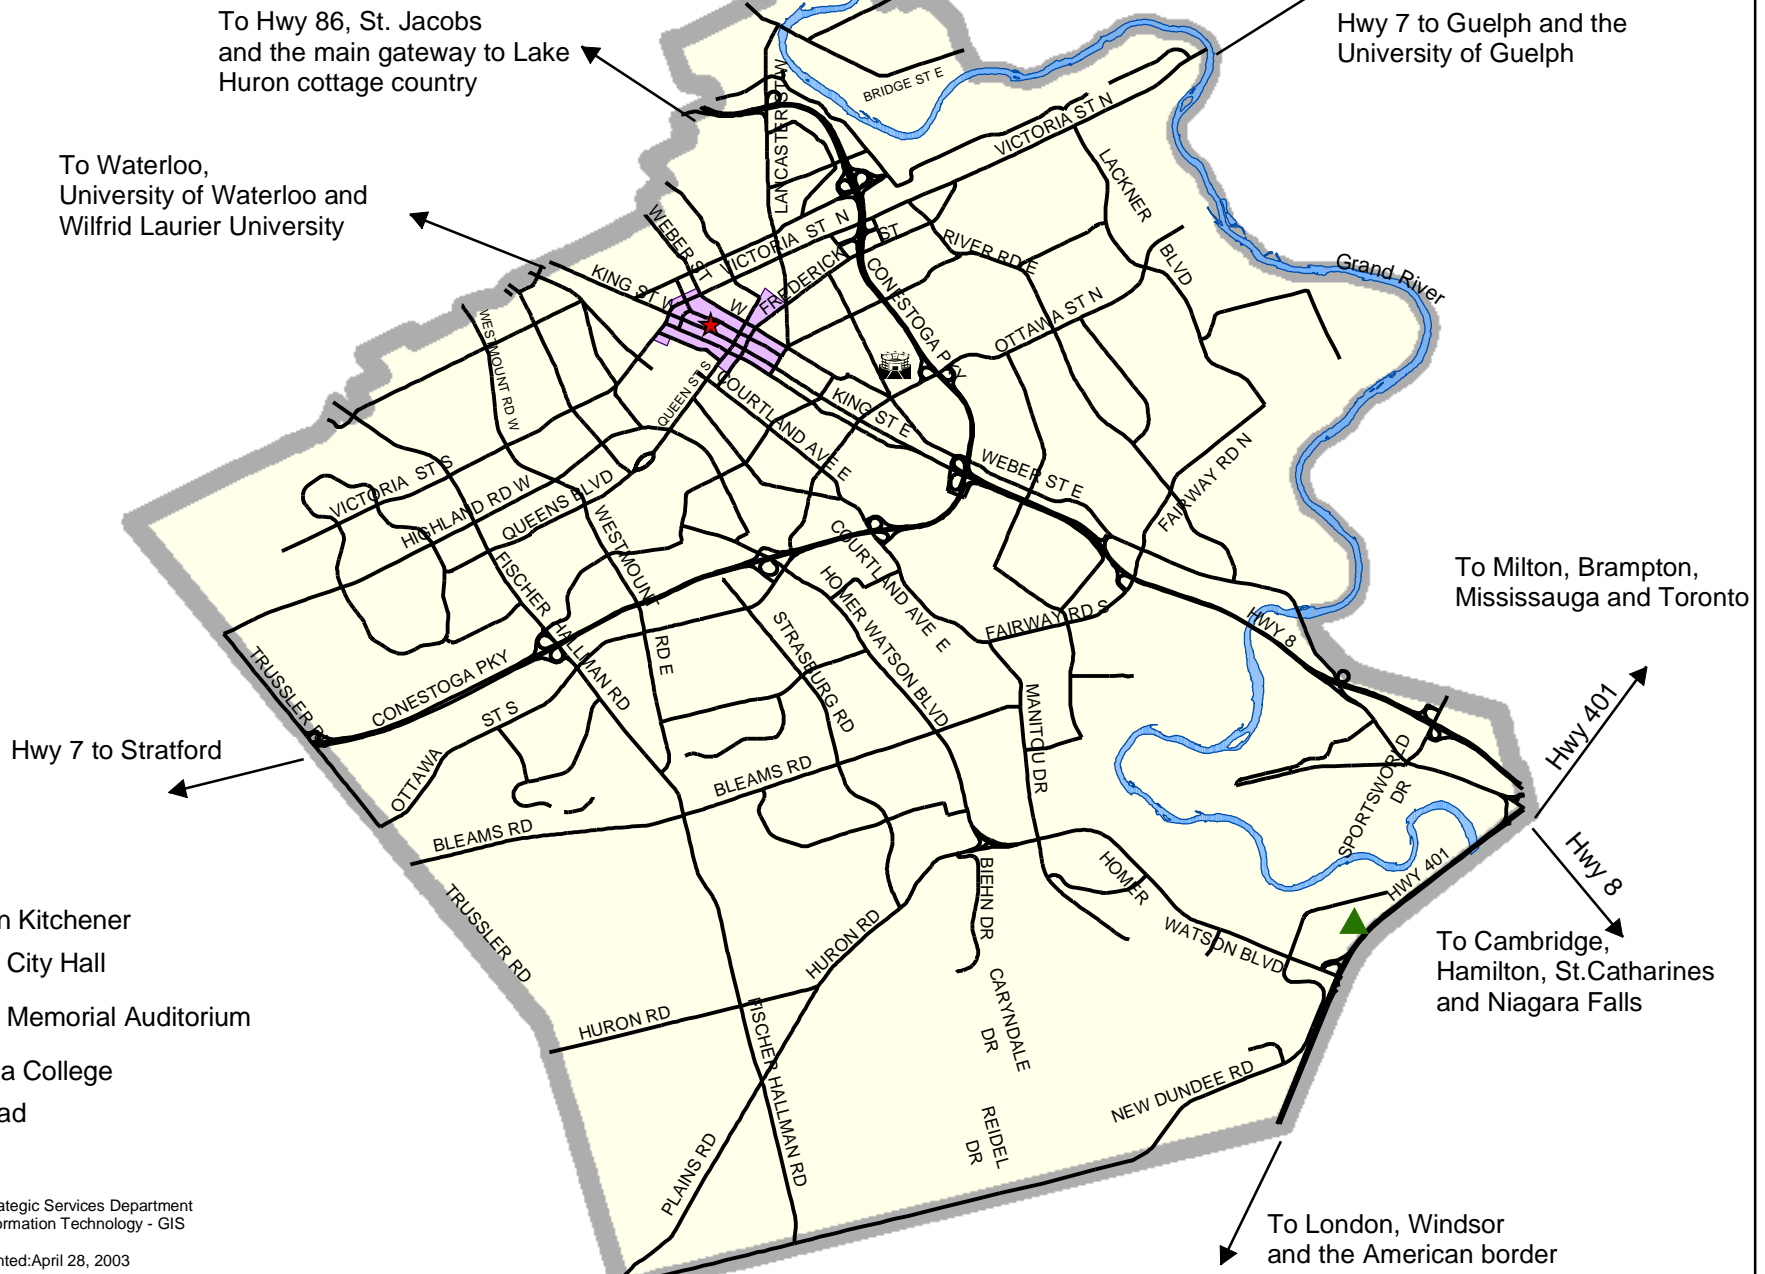

Kitchener BASIC STREET MAP

1:85,500

Legend

- Downtown Kitchener
- ★ Kitchener City Hall
- Kitchener Memorial Auditorium
- ▲ Conestoga College
- Major Road

Strategic Services Department
Information Technology - GIS
Printed: April 28, 2003